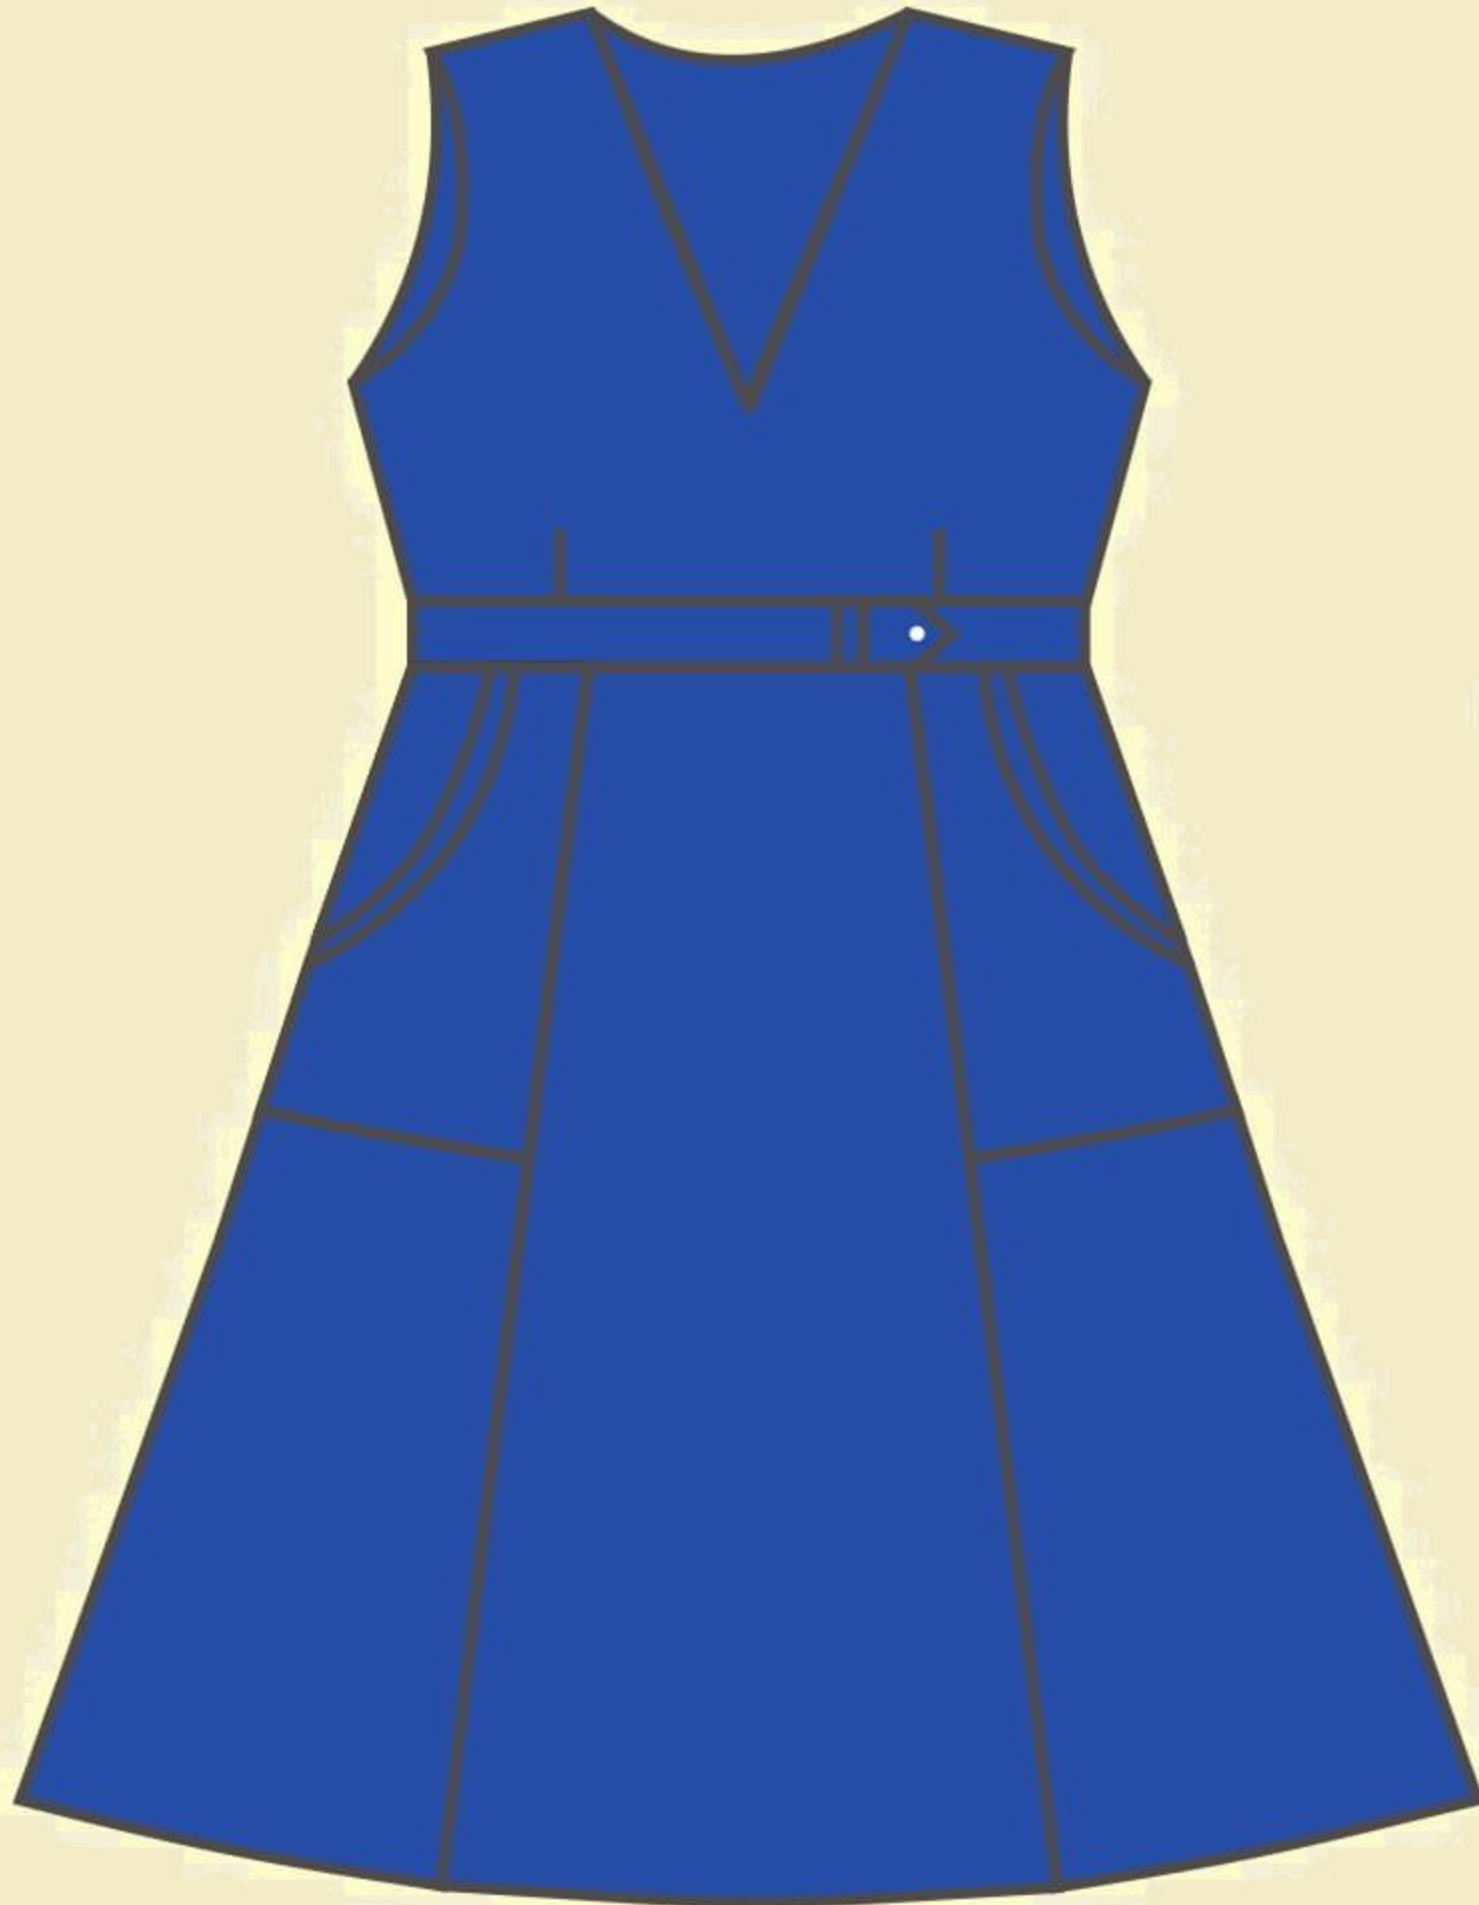

CLARENCE HIGH SCHOOL, RICHARDS TOWN, BANGALORE - 560 005

PATTERNS OF SCHOOL UNIFORM

UNIFORM FOR GIRLS: PREPARATORY - CLASS 10

BLUE TUNIC

WHITE SHIRT

WHITE SKIRT

3 BOX PLEATS ON FRONT & BACK OF THE WHITE SKIRT

CLARENCE HIGH SCHOOL, RICHARDS TOWN, BANGALORE - 560 005

PATTERNS OF SCHOOL UNIFORM

UNIFORM FOR GIRLS : CLASS 11 & 12

WHITE SHIRT

GREY SKIRT

FRONT - 3 PLEATS

BACK - 1 PLEAT

WHITE SKIRT

3 BOX PLEATS ON FRONT & BACK OF THE WHITE SKIRT