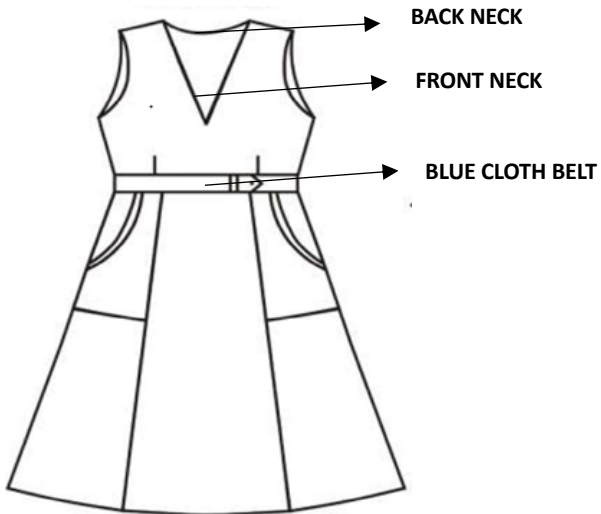

CLARENCE HIGH SCHOOL, BENGALURU – 560 005

PATTERN OF SCHOOL UNIFORM

BOYS

CLASS 1 – CLASS 5 (KHAKI SHIRT AND KHAKI SHORTS)
CLASS 6 – CLASS 10 (KHAKI SHIRT AND KHAKI FULL PANTS)

SHIRT

SHORT

PANT

GIRLS

CLASS 1 – CLASS 10 (BLUE TUNIC AND WHITE SHIRT)

BLUE TUNIC

WHITE SHIRT