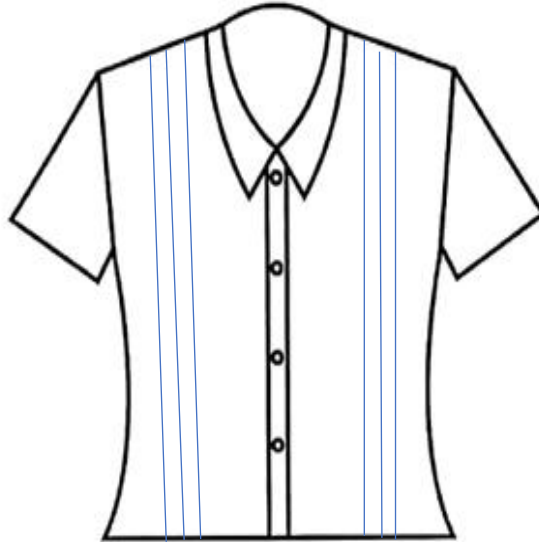

CLARENCE HIGH SCHOOL, BENGALURU – 560 005
PATTERN OF SCHOOL UNIFORM

CLASS 11 & 12 ISC & CIC - GIRLS

White collared half-sleeved shirt with pintucks. Length of the shirt to be below the hip

Grey pant with pockets